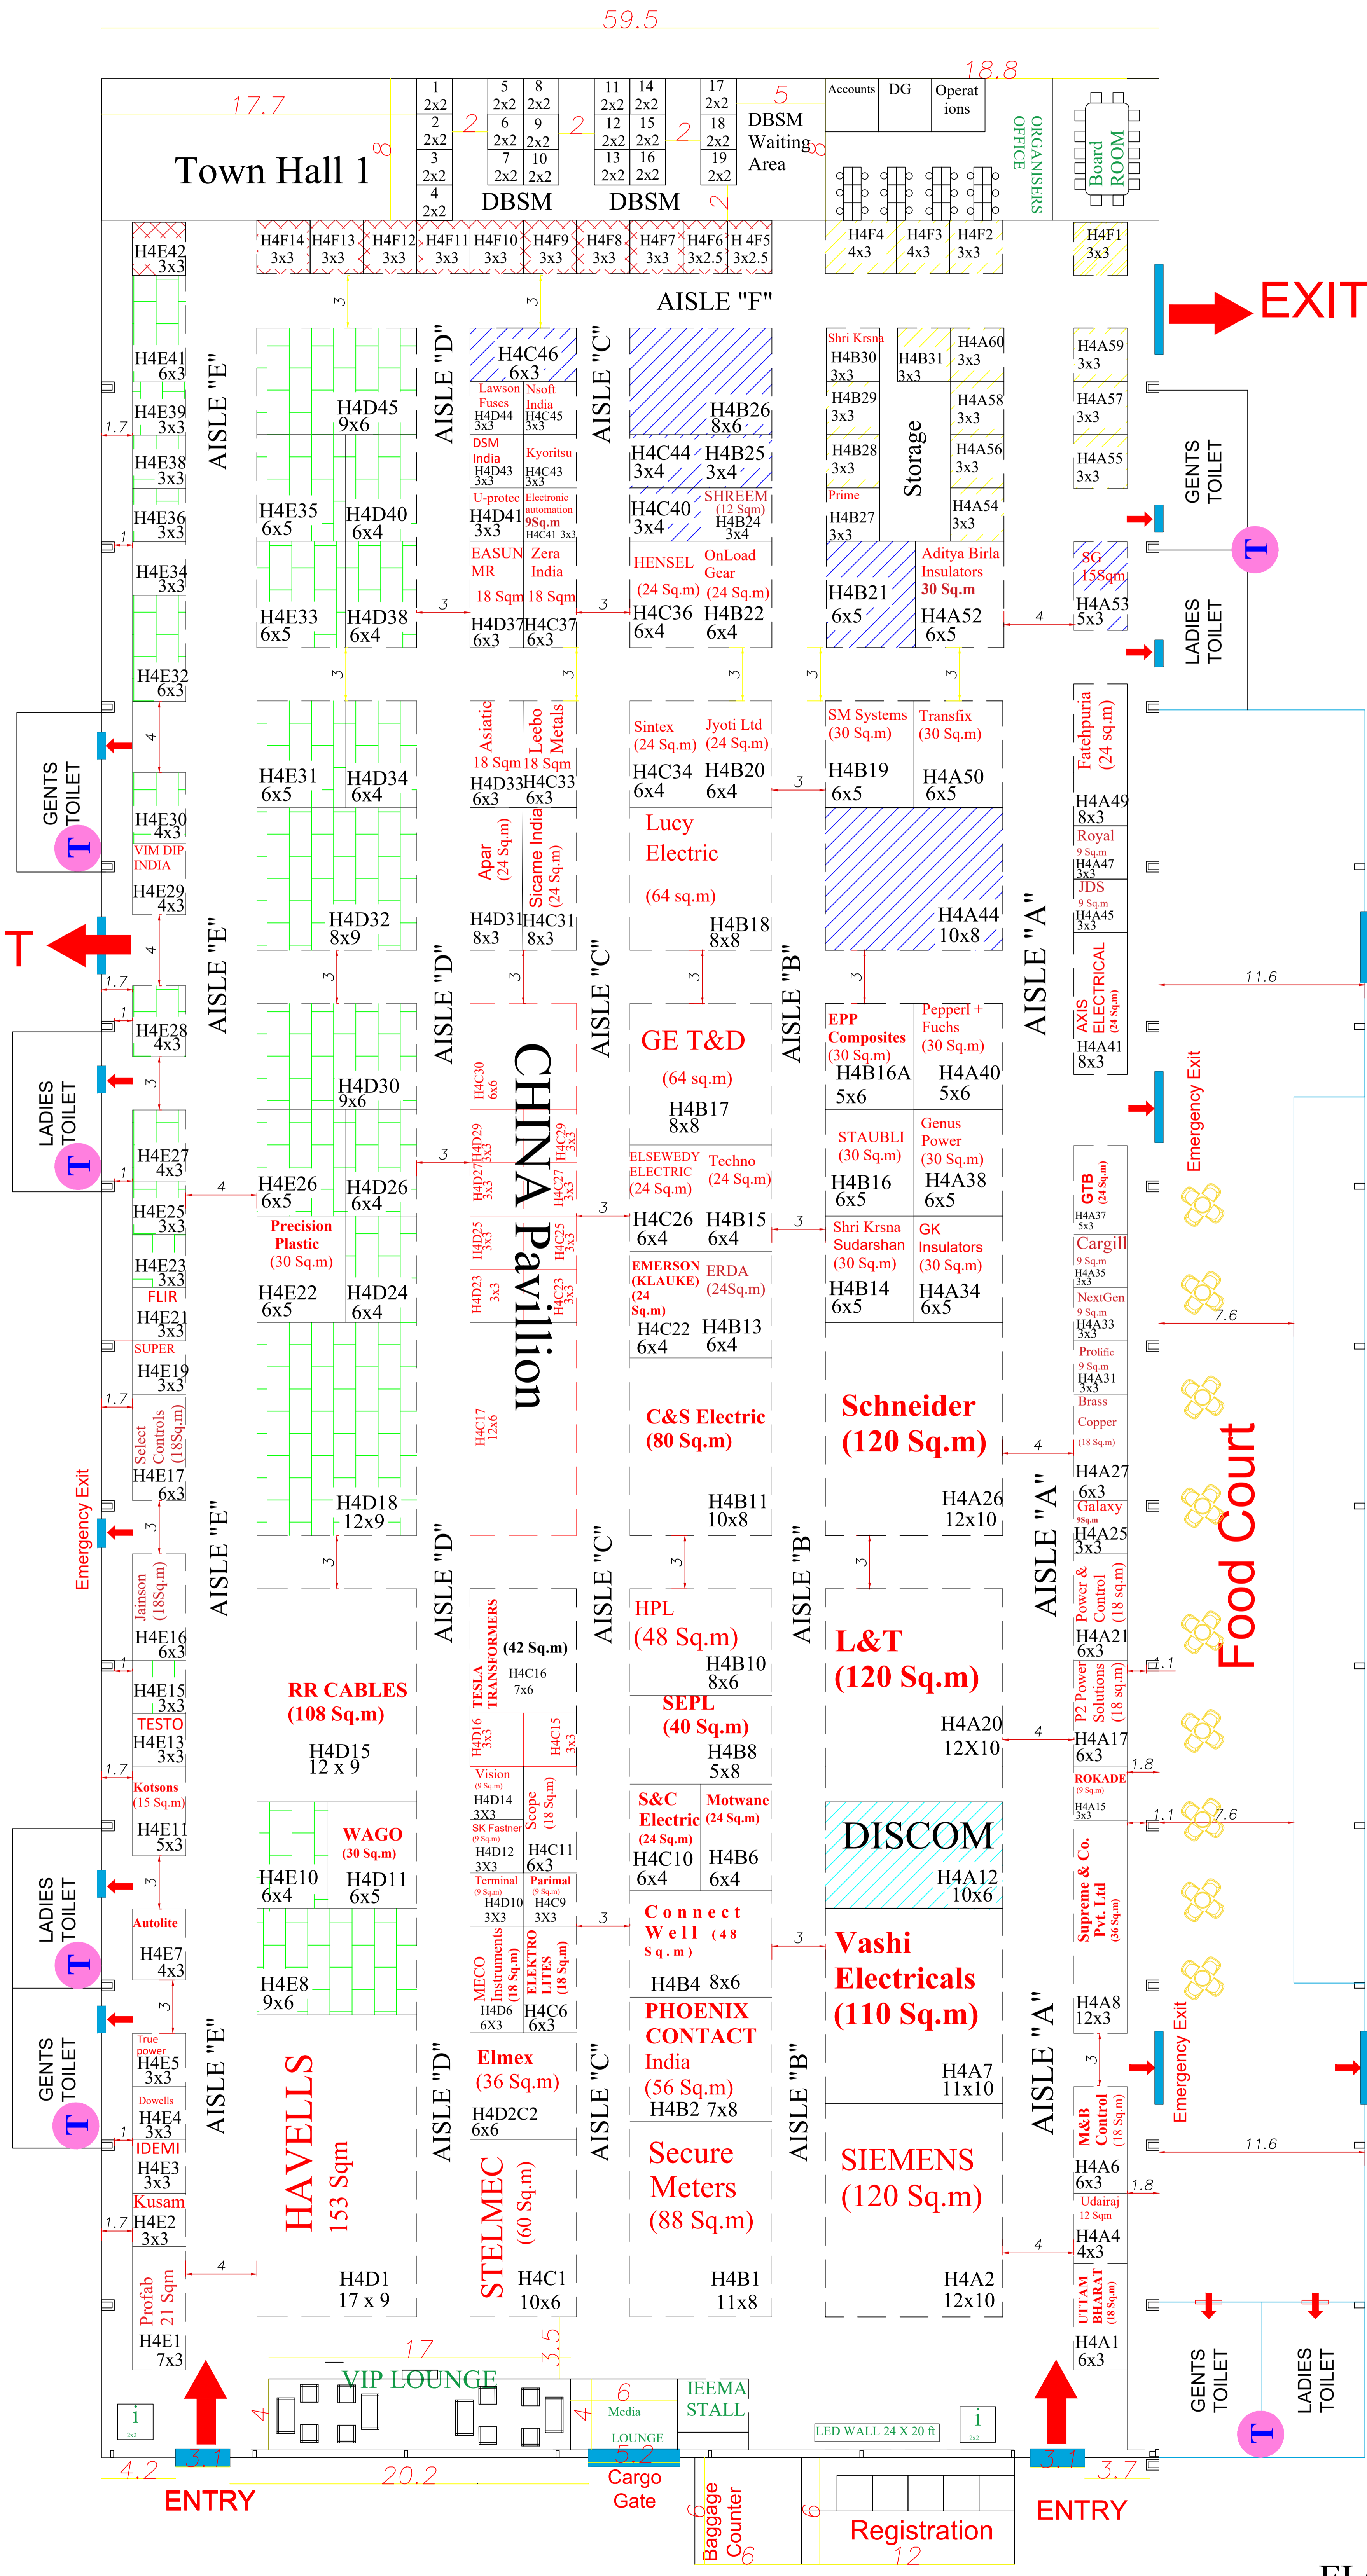

133.6

-  Barter Stalls
-  NSIC PAVILION
-  Available stalls DISTRIBUTELEC 2019
-  Available Stalls BUILDELEC 2019

THE STALL LAYOUT IS FINAL. HOWEVER, THE ORGANISERS RESERVE THE RIGHT TO AMEND THE SAME, IF NECESSARY

FLOORPLAN
09.01.2019

LAYOUT PLAN
HALL NO. 4
BOMBAY EXHIBITION
CENTRE, MUMBAI